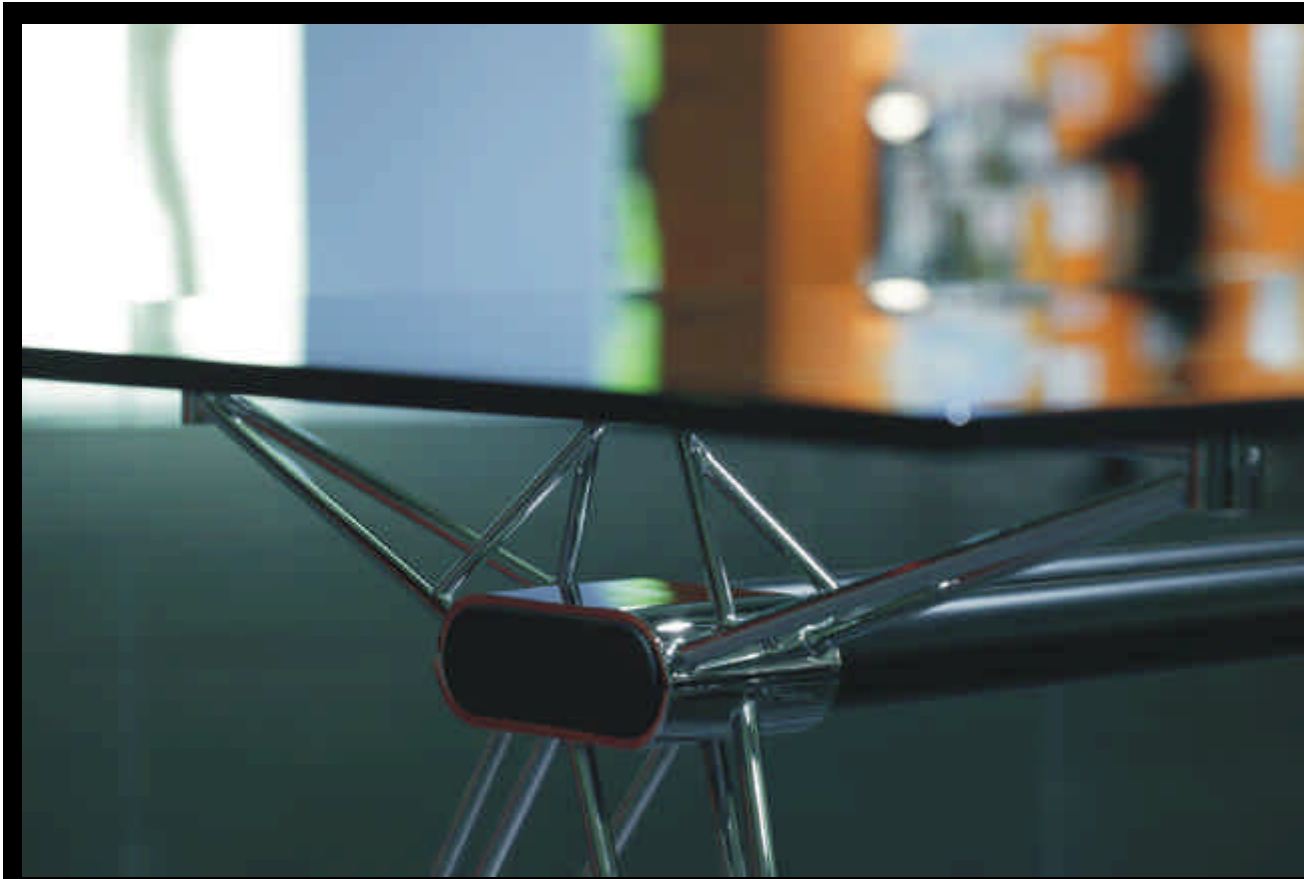

The range can be seen in our City Showroom.