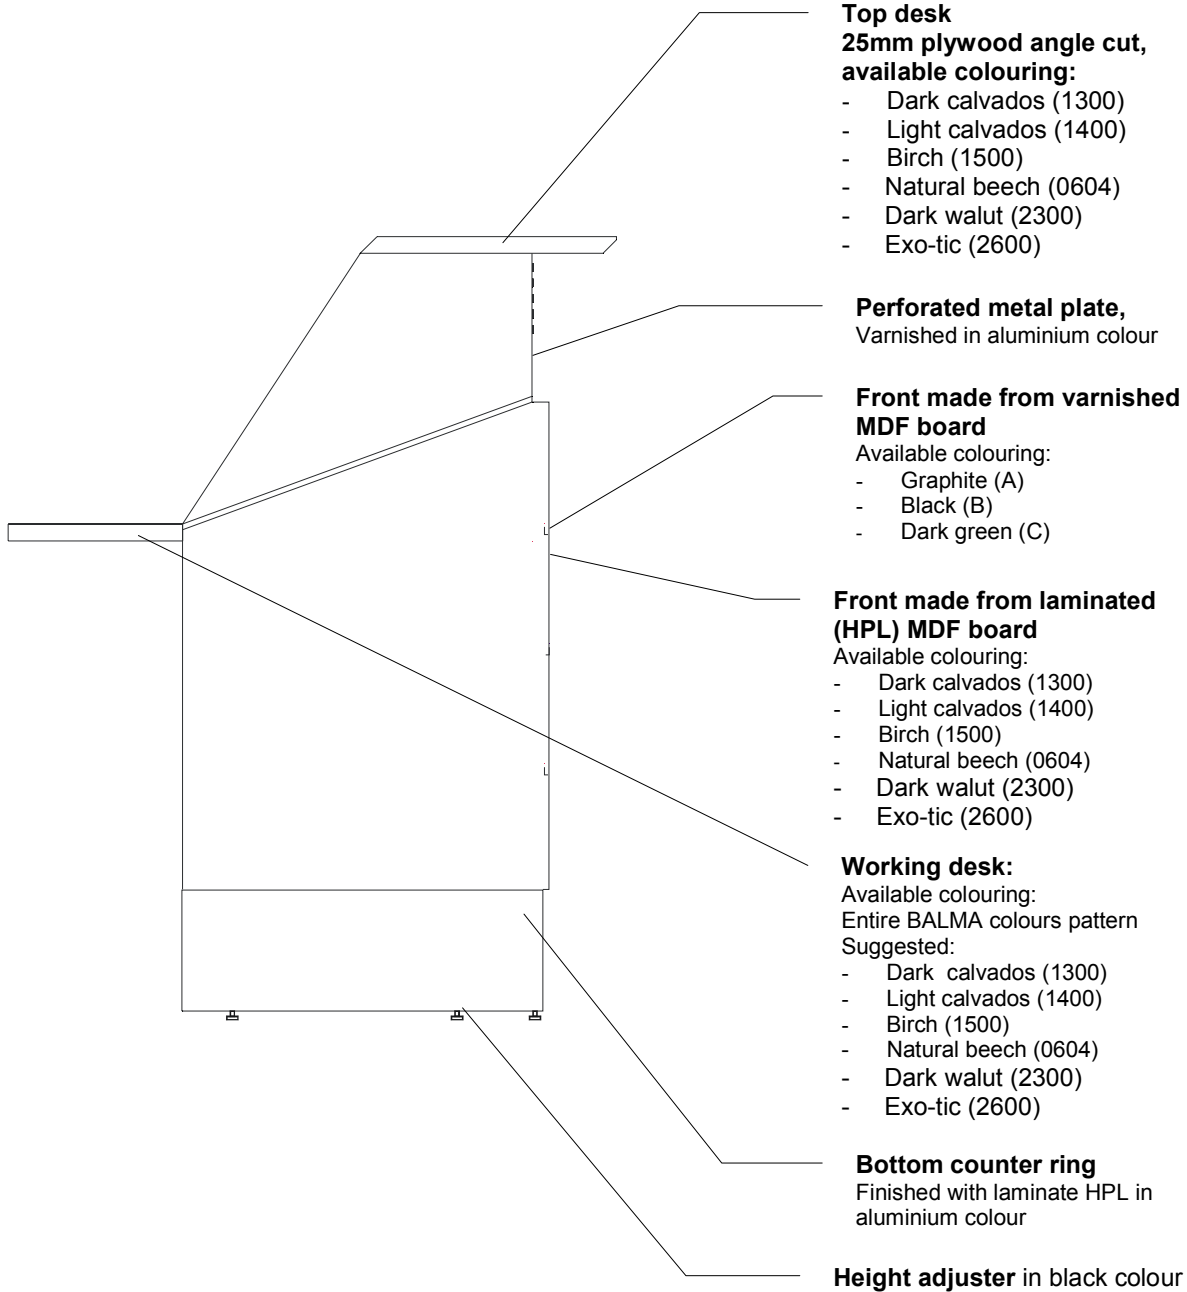

Technical information

THE LAP – office counter system has been designed by Piotr Kuchcinski. It is a modern solution, purposely designed to comply with the requirements of a first contact place, emphasising its representative character. The LAP counter is a multi-module system, providing wide arrangement possibilities and allowing you to adjust the shape of the counter to any room. Its well thought out construction enables functional arrangement of workplaces and provides comfortable space for computers. LAP counters can also be fitted with vertical and horizontal cable ducts which make the system more user friendly.

COUNTERS				
	TYPE		MATERIAL	
FRONT	Straight	Curved	Variant1	Variant2
	5 sizes	3 sizes convex, concave, 90 degrees	Front made from MDF varnished board	Front made from laminated (HPL) MDF board
TOP DESK	25mm laminated (HPL) plywood			
WORKING DESK	25mm melamine particle board			

Available colouring

lap

View and projection of the object	Dimensions (in cm)			Catalogue number	RRP (GBP) ex VAT	
	Width	Depth	Height		Varnished front	Laminate front

COUNTERS

	200	90	72/ 115	R-1	1132	1286
	160	90	72/ 115	R-2	921	1048
	140	90	72/ 115	R-3	851	970
	120	90	72/ 115	R-4	718	815
	80	90	72/ 115	R-5	595	677

View and projection of the object	Dimensions (in cm)			Catalogue number	RRP (GBP) ex VAT	
	Width	Depth	Height		Varnished front	Laminate front

COUNTERS

	200	90	72	R-10	827	938
	160	90	72	R-11	673	766
	140	90	72	R-12	621	709
	120	90	72	R-13	525	595
	80	90	72	R-14	434	495