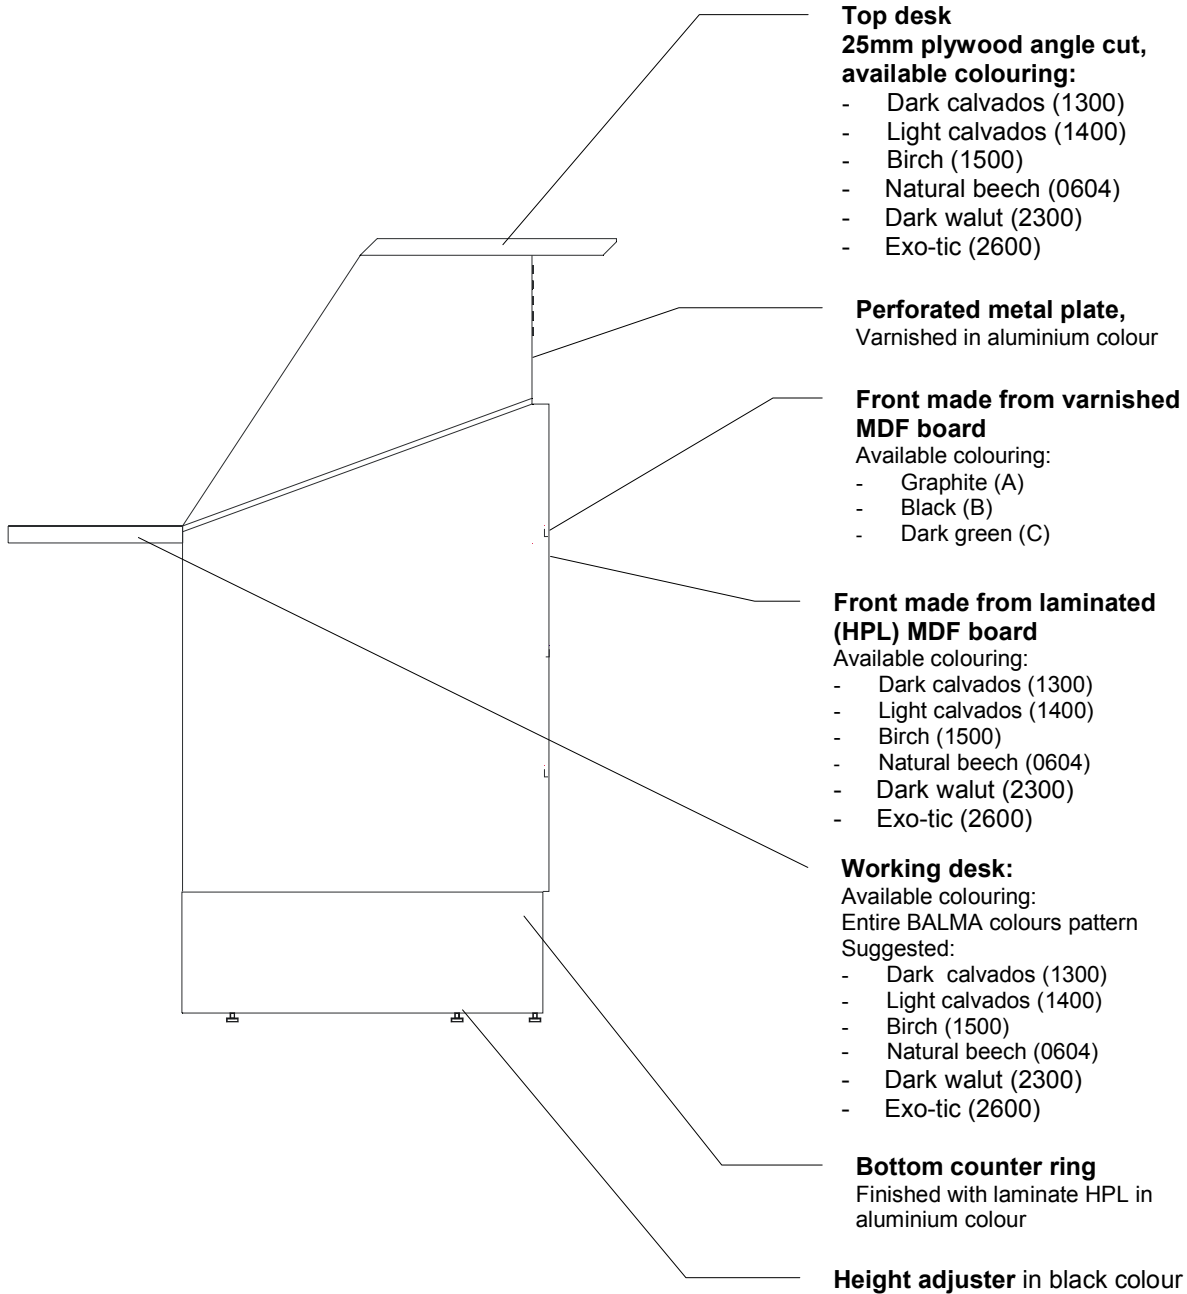

**Technical information**

THE LAP – office counter system has been designed by Piotr Kuchcinski. It is a modern solution, purposely designed to comply with the requirements of a first contact place, emphasising its representative character. The LAP counter is a multi-module system, providing wide arrangement possibilities and allowing you to adjust the shape of the counter to any room. Its well thought out construction enables functional arrangement of workplaces and provides comfortable space for computers. LAP counters can also be fitted with vertical and horizontal cable ducts which make the system more user friendly.

COUNTERS				
	TYPE		MATERIAL	
FRONT	Straight	Curved	Variant1	Variant2
	5 sizes	3 sizes convex, concave, 90 degrees	Front made from MDF varnished board	Front made from laminated (HPL) MDF board
TOP DESK	25mm laminated (HPL) plywood			
WORKING DESK	25mm melamine particle board			

Available colouring

lap

View and projection of the object	Dimensions ( in cm )			Catalogue number	RRP (GBP) ex VAT	
	Width	Depth	Height		Varnished front	Laminate front

**COUNTERS**

	200	90	72/ 115	<b>R-1</b>	1132	1286
	160	90	72/ 115	<b>R-2</b>	921	1048
	140	90	72/ 115	<b>R-3</b>	851	970
	120	90	72/ 115	<b>R-4</b>	718	815
	80	90	72/ 115	<b>R-5</b>	595	677

View and projection of the object	Dimensions ( in cm )			Catalogue number	RRP (GBP) ex VAT	
	Width	Depth	Height		Varnished front	Laminated front